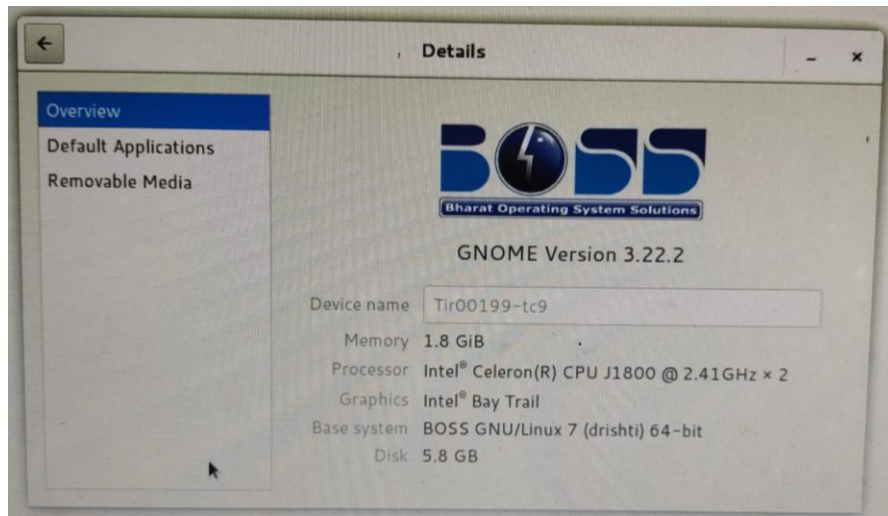

1. Find the RAM and storage available in a computer or device

Applications → System Tools → Setting → All setting window opens → then click Details

In server details:

In client details:

2. Find the storage and RAM used by a specific App and learn how the performance of the App and computer are affected by these.

How to Access Terminal ?

In Top bar click **Application** dropdown → System Tools → Terminal

In terminal enter the command **top** is used to displays running processes and the system's resource usage.

Applications ▾ Places ▾ Terminal ▾ Fri Nov 10, 3:37 PM